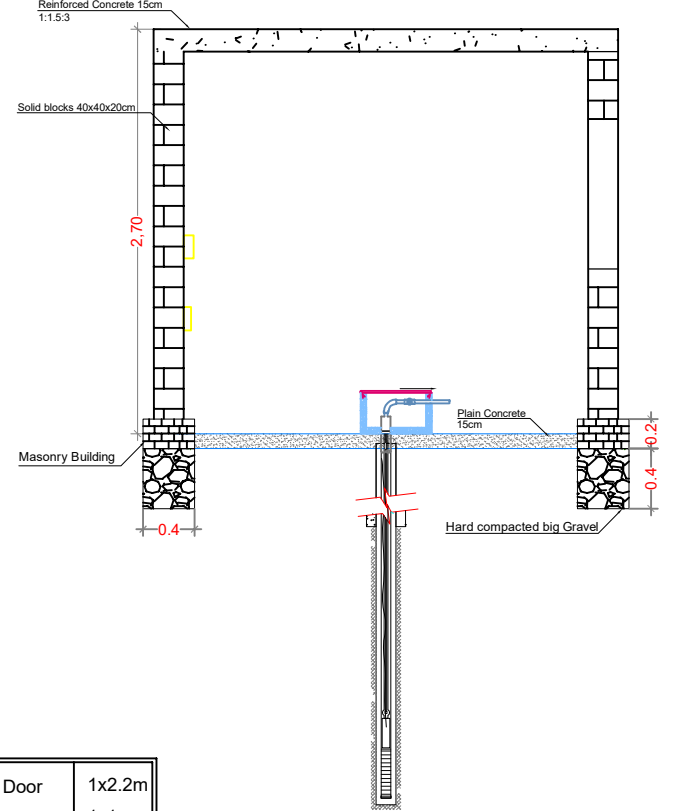

Bakeel Salem

Steel Door	1x2.2m
Steel Window	1x1m

Horizontal Plan of Room
SCALE 1/50