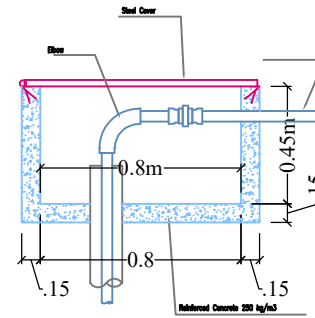

Bakeel Salem

Steel Door	1x2.2m
Steel Window	1x1m

Horizontal Plan of Room
SCALE 1/50