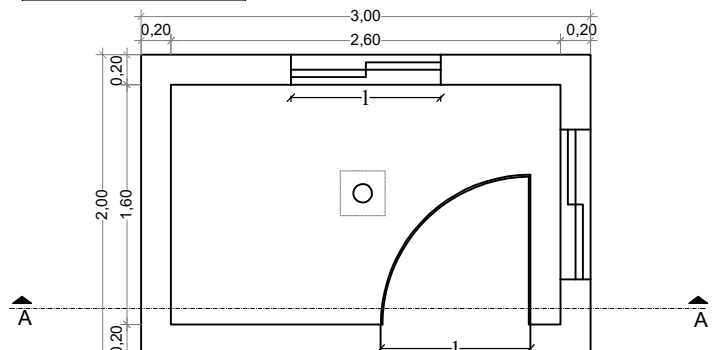

Bakeel Salem

Steel Door	1x2.2m
Steel Window	1x1m

Horizontal Plan of Room
SCALE 1/50