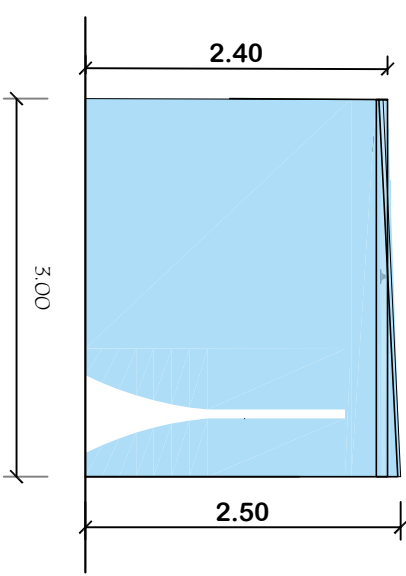

واجهة أمامية
Front view

PROJECT

15EJR
AIDhalee

TEAM

Designed By:
EUR TECHNICAL TEAM

Checked and Approved By:

Eng. DPM

DRAWING DETAILS:

Drawing Name:

Enhance
Emergency
Shelter

Date

Drawing Rev.: